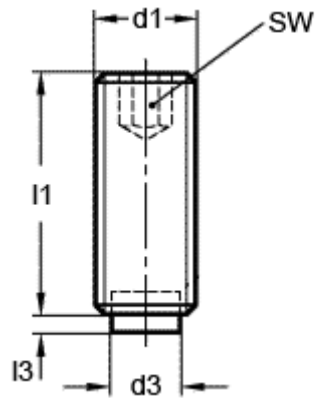

Data Sheet

Article number: 20931600

Description: E+G Grub screw
GN 913.3-M4-12-KU

Measures

d1 = M4
d3 = 2
l1 = 12.0
l3 = 1.0
SW = 2.0